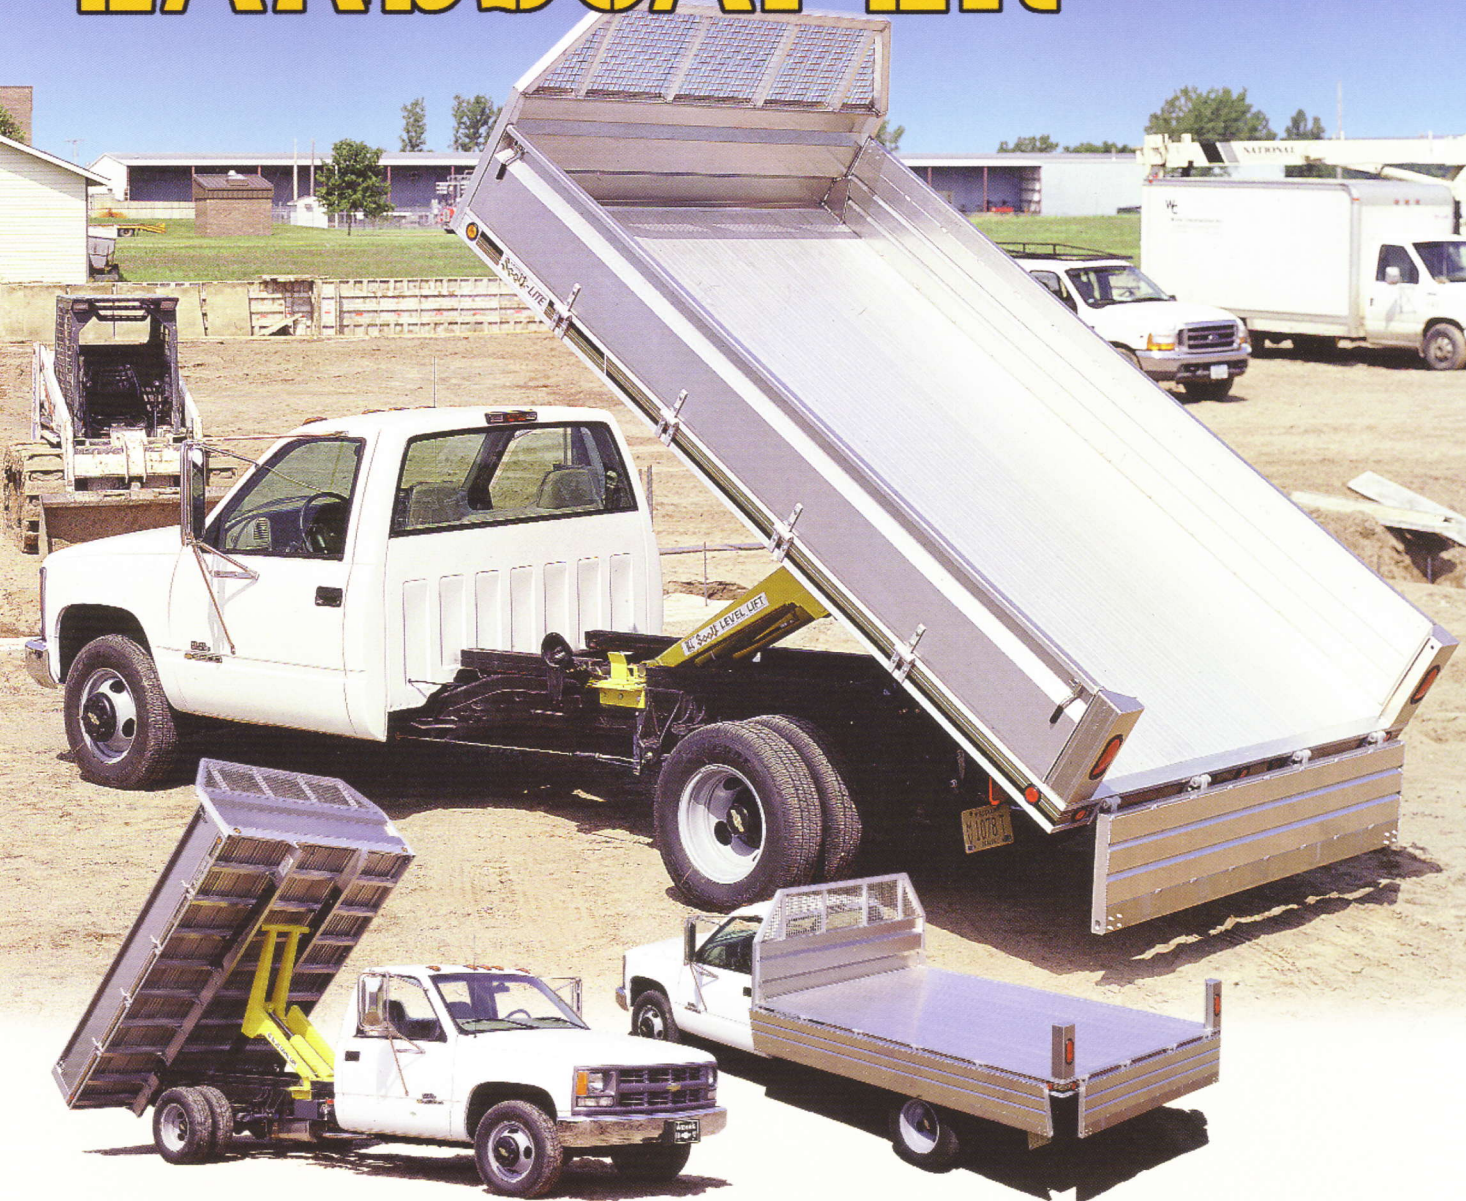

# SCOTT-LITE™

# LANDSCAPER

- The SCOTT-LITE "LANDSCAPER" body is just right for smaller GVW truck installations where weight is at a premium. Sizes are available from 8' to 12'.
- The LANDSCAPER'S all aluminum construction features double-walled fold down sides and tail gate for all types of loading and unloading. Front bulkhead tubes are welded into the platform corners and gusseted for extra strength.
- With 6" aluminum long sill option the LANDSCAPER is suitable for hoisting.
- The solid rear corners give side and endgate stability and house large stop, tail and turn lights for extra safety and visibility.
- Optional rear light skirts and tool boxes are also available.